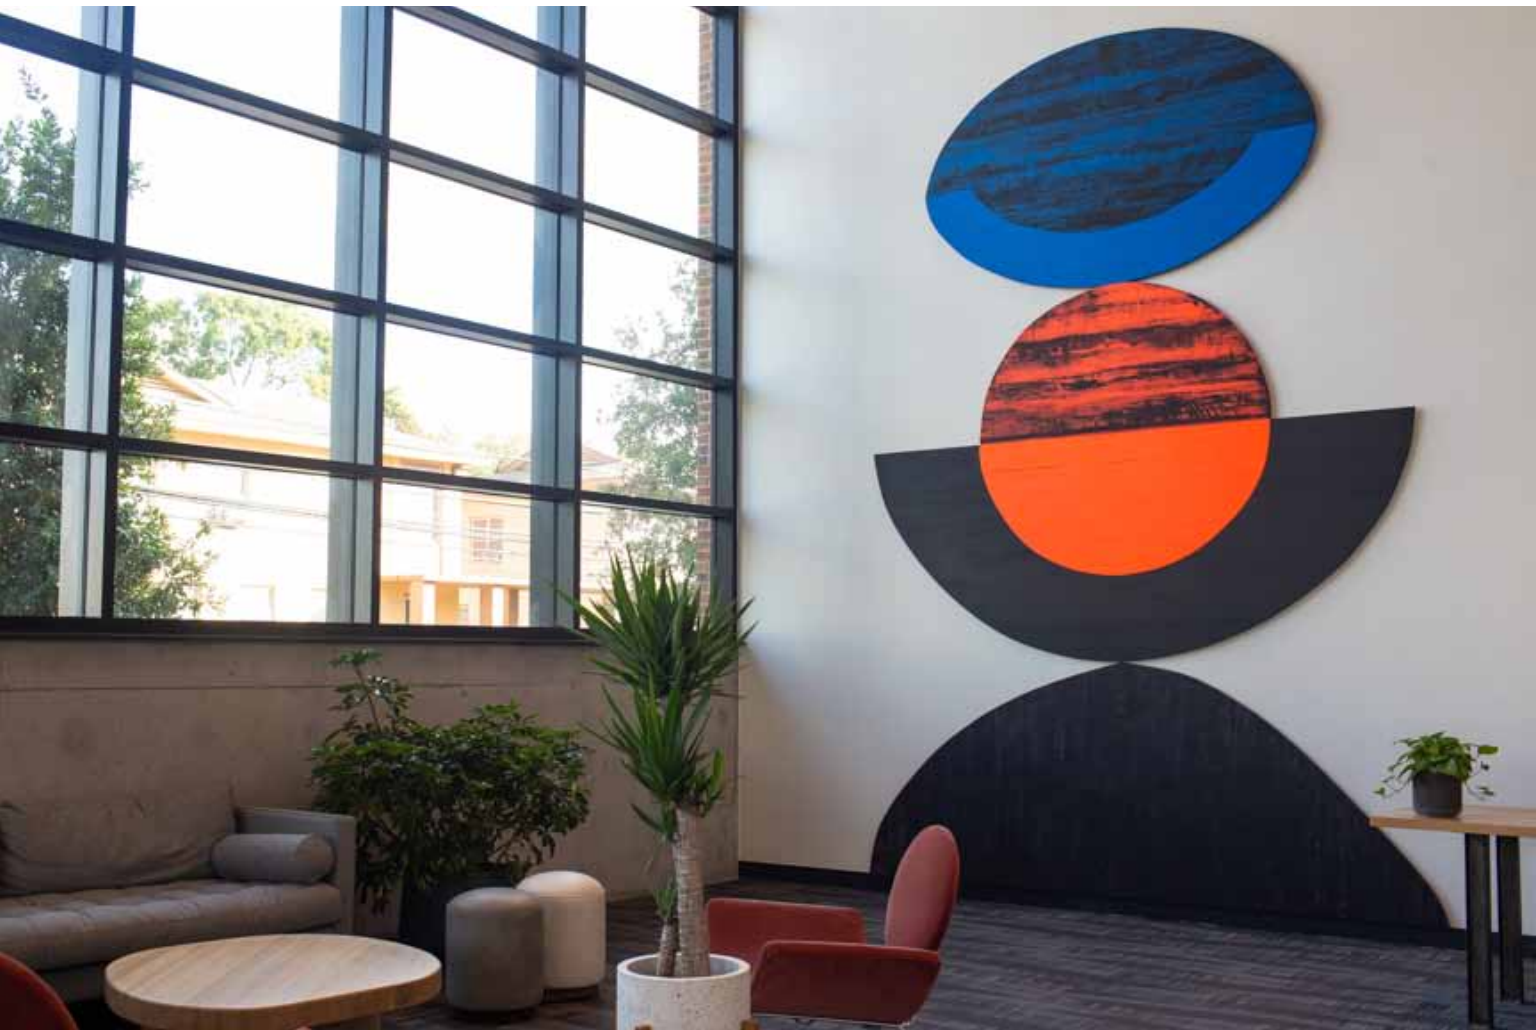

The Foundry, Stella Alesi installation view

**N
S**

NORTHERN-SOUTHERN
1902 East 12th St, Austin, TX 78702
northern-southern.com